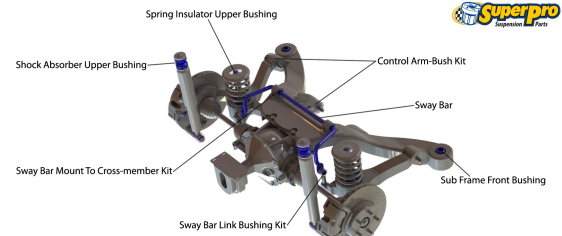

Suspension Parts & Poly Bushings for NISSAN BLUEBIRD (B610) 1972-1977 - 610

Parts Application Diagrams

Generic Diagram

For Illustrative Purposes Only

Complex IRS For Rwd

With "Wishbone" Style Lower Trailing Arm

Available SuperPro Parts

Position	Part Name	Part No.	Qty/Car	Sub Brand
Front	Bump Stop Bush Kit	SPF0104K	1	SuperPro SPF
Front	Control Arm Lower-Inner Bush Kit	SPF0564-95K	1	SuperPro SPF
Front	Control Arm Lower-Inner Bush Kit	SPF0564K	1	SuperPro SPF
Front	Idler Arm Bush Kit Parallel bore	SPF0563K	1	SuperPro SPF
Front	Idler Arm Bush Kit	SPF1003K	1	SuperPro SPF
Front	Idler Arm Bush Kit Tapered bore on housing	SPF2005K	1	SuperPro SPF
Front	Strut Bar To Chassis Mount Bush Kit	SPF0927-20.5K	1	SuperPro SPF
Front	Strut Bar To Chassis Mount Bush Kit	SPF0927K	1	SuperPro SPF
Front	Sway Bar Link Bush Kit	SPF2092BK	1	SuperPro SPF
Front	Sway Bar Mount Bush Kit	SPF1143-20K	1	SuperPro SPF
Front	Sway Bar Mount Bush Kit	SPF1143-22K	1	SuperPro SPF
Rear	Control Arm Inner Bush Kit	SPF0561K	1	SuperPro SPF
Rear	Crossmember To Chassis Mount Bush Kit	SPF0270K	1	SuperPro SPF
Rear	Differential Mount Bush Kit Moustache bar, 40mm OD Bush	SPF2033K	1	SuperPro SPF
Rear	Shock Absorber Upper Bush Kit	SPF2755LK	1	SuperPro SPF