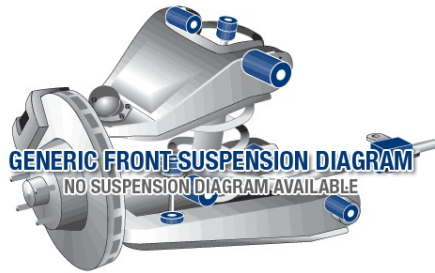

Suspension Parts & Poly Bushings for NISSAN BLUEBIRD (B610) 1972-1977 - 610

Parts Application Diagrams

Generic Diagram

For Illustrative Purposes Only

Complex IRS For Rwd

With "Wishbone" Style Lower Trailing Arm

Available SuperPro Parts

Position	Part Name	Part No.	Qty/Car	Sub Brand
Front	Bump Stop Bush Kit	SPF0104K	1	SuperPro SPF
Front	Control Arm Lower-Inner Bush Kit	SPF0564-95K	1	SuperPro SPF
Front	Control Arm Lower-Inner Bush Kit	SPF0564K	1	SuperPro SPF
Front	Idler Arm Bush Kit Parallel bore	SPF0563K	1	SuperPro SPF
Front	Idler Arm Bush Kit	SPF1003K	1	SuperPro SPF
Front	Idler Arm Bush Kit Tapered bore on housing	SPF2005K	1	SuperPro SPF
Front	Strut Bar To Chassis Mount Bush Kit	SPF0927-20.5K	1	SuperPro SPF
Front	Strut Bar To Chassis Mount Bush Kit	SPF0927K	1	SuperPro SPF
Front	Sway Bar Link Bush Kit	SPF2092BK	1	SuperPro SPF
Front	Sway Bar Mount Bush Kit	SPF1143-20K	1	SuperPro SPF
Front	Sway Bar Mount Bush Kit	SPF1143-22K	1	SuperPro SPF
Rear	Control Arm Inner Bush Kit	SPF0561K	1	SuperPro SPF
Rear	Crossmember To Chassis Mount Bush Kit	SPF0270K	1	SuperPro SPF
Rear	Differential Mount Bush Kit Moustache bar, 40mm OD Bush	SPF2033K	1	SuperPro SPF
Rear	Shock Absorber Upper Bush Kit	SPF2755LK	1	SuperPro SPF