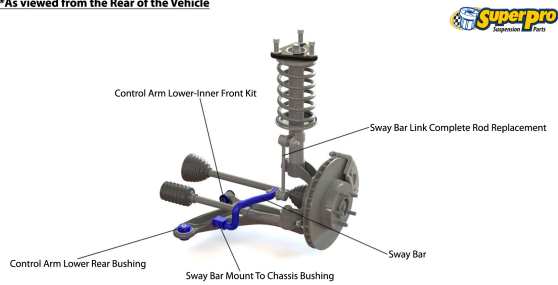

Suspension Parts & Poly Bushings for SKODA ROOMSTER 2006-2015 - 5J

Parts Application Diagrams

Macpherson Strut With Lower Control Arm

With Vertical Bushing In Rear Location

*As viewed from the Rear of the Vehicle

Double Link

With Trailing Arm And Chapman Strut - Front View

Available SuperPro Parts

Position	Part Name	Part No.	Qty/Car	Sub Brand
Front	Control Arm Lower-Inner Front Bush Kit from 04/08	SPF1915K	1	SuperPro SPF
Front	Control Arm Lower-Inner Front Bush Kit up to 03/08	SPF3311K	1	SuperPro SPF
Front	Control Arm Lower-Inner Rear Bush & Bracket Kit up to 03/08, Standard Replacement for Repair and Repair Upgrade	SPF4952K	1	SuperPro SPF
Front	Control Arm Lower-Inner Rear Bush Kit from 04/08, standard replacement	SPF2082K	1	SuperPro SPF
Front	Control Arm Lower-Inner Rear Bush Kit - Double Offset from 04/08, Alignment Correction	SPF2084K	1	SuperPro SPF
Front	Engine Steady Mount Bush Kit Sports use only, replaces lower rear bushing in dogbone mount	SPF2907-70K	1	SuperPro SPF
Front	Engine Steady Mount Bush Kit Competition Use	SPF2907-80K	1	SuperPro SPF
Front	Sway Bar Link Kit - Heavy Duty Adjustable	TRC10200	1	Roll Control
Rear	Beam Axle Pivot Bush Kit	SPF2481K	1	SuperPro SPF