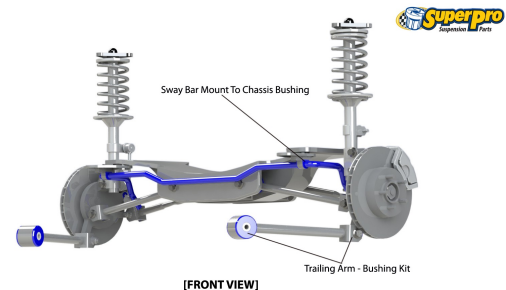

Suspension Parts & Poly Bushings for SKODA ROOMSTER 2006-2015 - 5J

Parts Application Diagrams

Macpherson Strut With Lower Control Arm

With Vertical Bushing In Rear Location

*As viewed from the Rear of the Vehicle

Double Link

With Trailing Arm And Chapman Strut - Front View

Available SuperPro Parts

Position	Part Name	Part No.	Qty/Car	Sub Brand
Front	Control Arm Lower-Inner Front Bush Kit from 04/08	SPF1915K	1	SuperPro SPF
Front	Control Arm Lower-Inner Front Bush Kit up to 03/08	SPF3311K	1	SuperPro SPF
Front	Control Arm Lower-Inner Rear Bush & Bracket Kit up to 03/08, Standard Replacement for Repair and Repair Upgrade	SPF4952K	1	SuperPro SPF
Front	Control Arm Lower-Inner Rear Bush Kit from 04/08, standard replacement	SPF2082K	1	SuperPro SPF
Front	Control Arm Lower-Inner Rear Bush Kit - Double Offset from 04/08, Alignment Correction	SPF2084K	1	SuperPro SPF
Front	Engine Steady Mount Bush Kit Sports use only, replaces lower rear bushing in dogbone mount	SPF2907-70K	1	SuperPro SPF
Front	Engine Steady Mount Bush Kit Competition Use	SPF2907-80K	1	SuperPro SPF
Front	Sway Bar Link Kit - Heavy Duty Adjustable	TRC10200	1	Roll Control
Rear	Beam Axle Pivot Bush Kit	SPF2481K	1	SuperPro SPF