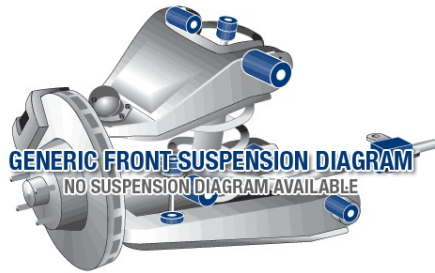

Suspension Parts & Poly Bushings for TRIUMPH TR 3A 1957-1961 - 2-2.2

Parts Application Diagrams

Generic Diagram

For Illustrative Purposes Only

Generic Diagram

For Illustrative Purposes Only

Available SuperPro Parts

Position	Part Name	Part No.	Qty/Car	Sub Brand
Front	Control Arm Upper-Inner Bush Kit	SPF0288AK	1	SuperPro SPF
Front	Fan Mount Bush Kit	SPF0275K	1	SuperPro SPF
Front	Lucas Mirror Mount Base Bush Kit Lucas mirror mount base bush, tear drop shape	SPF1969K	1	SuperPro SPF
Front	Shock Absorber Lower Bush Kit	SPF0718-80K	1	SuperPro SPF
Front	Shock Absorber Upper Bush Kit	SPF0201K	1	SuperPro SPF
Front	Spring Spacer Lower Bush Kit 5mm thicker	SPF1028-5K	2	SuperPro SPF
Front	Spring Spacer Lower Bush Kit Standard thickness	SPF1028K	2	SuperPro SPF
Front	Sway Bar Link Bush Kit	SPF2092B-4K	1	SuperPro SPF
Rear	Bump Stop Bush Kit	SPF1957K	1	SuperPro SPF
Rear	Spring Rear Bush Kit All Shackle pin bush	SPF1927K	1	SuperPro SPF