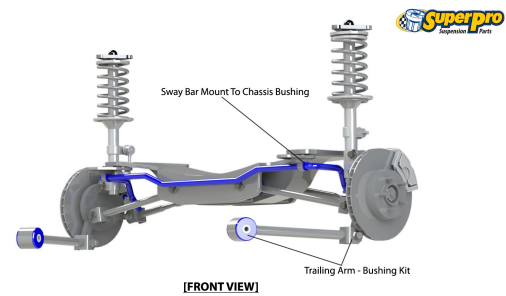

Suspension Parts & Poly Bushings for MAZDA RX-5 1975-1981

Parts Application Diagrams

Macpherson Strut

With Separate Control Arm

Double Link

With Trailing Arm And Chapman Strut - Front View

Available SuperPro Parts

Position	Part Name	Part No.	Qty/Car	Sub Brand
Front	Idler Arm Bush Kit	SPF2002K	1	SuperPro SPF
Front	Sway Bar Link Bush Kit	SPF2092BK	1	SuperPro SPF
Front	Sway Bar Mount Bush Kit Measure bar diameter 14 to 27mm available	SPF1452-24K	1	SuperPro SPF
Front	Sway Bar Mount Bush Kit Measure bar diameter 14 to 27mm available	SPF1452-25K	1	SuperPro SPF
Front	Sway Bar Mount Bush Kit Measure bar diameter 14 to 27mm available	SPF1452-26K	1	SuperPro SPF
Front	Sway Bar Mount Bush Kit Measure bar diameter 14 to 27mm available	SPF1452-27K	1	SuperPro SPF
Rear	Panhard Rod To Chassis Mount Bush Kit	SPF1095K	1	SuperPro SPF
Rear	Panhard Rod To Diff Mount Bush Kit	SPF1096K	1	SuperPro SPF
Rear	Shock Absorber Upper Bush Kit	SPF2755SK	1	SuperPro SPF
Rear	Trailing Arm Lower-Front Bush Kit	SPF0436K	1	SuperPro SPF
Rear	Trailing Arm Lower-Rear Bush Kit	SPF0437K	1	SuperPro SPF
Rear	Trailing Arm Upper Front Bush Kit	SPF0435K	1	SuperPro SPF
Rear	Trailing Arm Upper Rear Bush Kit	SPF0434K	1	SuperPro SPF