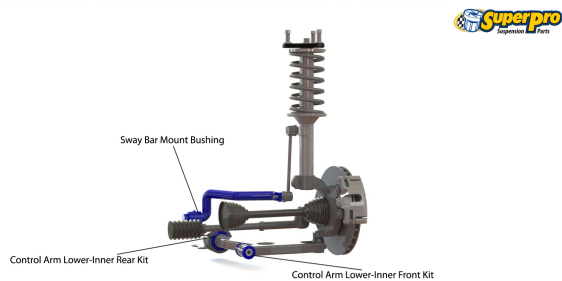

Suspension Parts & Poly Bushings for MAZDA RX-5 1975-1981

Parts Application Diagrams

Macpherson Strut

With Separate Control Arm

Double Link

With Trailing Arm And Chapman Strut - Front View

Available SuperPro Parts

Position	Part Name	Part No.	Qty/Car	Sub Brand
Front	Idler Arm Bush Kit	SPF2002K	1	SuperPro SPF
Front	Sway Bar Link Bush Kit	SPF2092BK	1	SuperPro SPF
Front	Sway Bar Mount Bush Kit Measure bar diameter 14 to 27mm available	SPF1452-24K	1	SuperPro SPF
Front	Sway Bar Mount Bush Kit Measure bar diameter 14 to 27mm available	SPF1452-25K	1	SuperPro SPF
Front	Sway Bar Mount Bush Kit Measure bar diameter 14 to 27mm available	SPF1452-26K	1	SuperPro SPF
Front	Sway Bar Mount Bush Kit Measure bar diameter 14 to 27mm available	SPF1452-27K	1	SuperPro SPF
Rear	Panhard Rod To Chassis Mount Bush Kit	SPF1095K	1	SuperPro SPF
Rear	Panhard Rod To Diff Mount Bush Kit	SPF1096K	1	SuperPro SPF
Rear	Shock Absorber Upper Bush Kit	SPF2755SK	1	SuperPro SPF
Rear	Trailing Arm Lower-Front Bush Kit	SPF0436K	1	SuperPro SPF
Rear	Trailing Arm Lower-Rear Bush Kit	SPF0437K	1	SuperPro SPF
Rear	Trailing Arm Upper Front Bush Kit	SPF0435K	1	SuperPro SPF
Rear	Trailing Arm Upper Rear Bush Kit	SPF0434K	1	SuperPro SPF