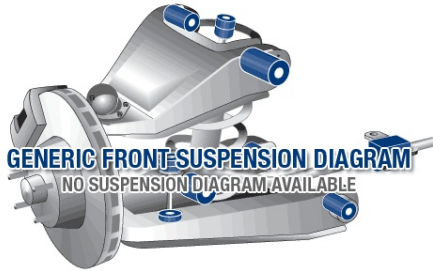

Suspension Parts & Poly Bushings for VAUXHALL VIVA 1971-1975 - 1256

Parts Application Diagrams

Generic Diagram

For Illustrative Purposes Only

Generic Diagram

For Illustrative Purposes Only

Available SuperPro Parts

Position	Part Name	Part No.	Qty/Car	Sub Brand
Front	Control Arm Lower-Inner Bush Kit please remove original shell	SPF1925K	1	SuperPro SPF
Front	Control Arm Upper-Inner Bush Kit	SPF1637K	1	SuperPro SPF
Front	Crossmember Outrigger Bush Kit	SPF0035K	1	SuperPro SPF
Front	Strut Bar To Chassis Mount Bush Kit	SPF1429K	1	SuperPro SPF
Front	Sway Bar Link Bush Kit	SPF2092BK	1	SuperPro SPF
Rear	Trailing Arm Lower Bush Kit	SPF0070K	1	SuperPro SPF
Rear	Trailing Arm Upper Front Bush Kit	SPF0070-2K	1	SuperPro SPF
Rear	Trailing Arm Upper Rear Bush Kit	SPF1663K	1	SuperPro SPF