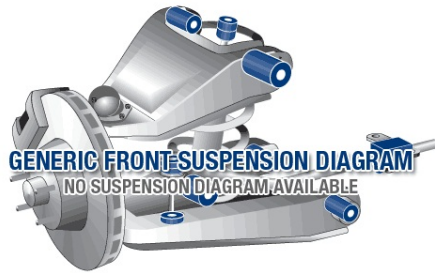

Suspension Parts & Poly Bushings for TRIUMPH HERALD 1968-1969 - 1200

Parts Application Diagrams

Generic Diagram

For Illustrative Purposes Only

Generic Diagram

For Illustrative Purposes Only

Available SuperPro Parts

Position	Part Name	Part No.	Qty/Car	Sub Brand
Front	Bonnet Buffer Bush Kit Bonnet Buffer trim to length	SPF2188K	1	SuperPro SPF
Front	Control Arm Lower-Inner Bush Kit	SPF0478K	8	SuperPro SPF
Front	Fan Mount Top Hat Bush Kit Fan mount top hat bushes 6 cylinder	SPF0275K	1	SuperPro SPF
Front	Shock Absorber Lower Bush Kit	SPF0476K	1	SuperPro SPF
Front	Shock Absorber Upper Bush Kit	SPF0201-70K	1	SuperPro SPF
Front	Steering Coupling Bush Kit Column coupling	SPF1179K	1	SuperPro SPF
Front	Steering Rack & Pinion Mount Bush Kit	SPF0941K	1	SuperPro SPF
Front	Steering Rack & Pinion Mount Bush Kit Ball and cup, backing washers	SPF1171K	1	SuperPro SPF
Front	Sway Bar Link Bush Kit Eyelet end only, 17mm wide eyelet	SPF2040K	1	SuperPro SPF
Front	Sway Bar Link Bush Kit Eyelet end only, 22mm wide eyelet	SPF2041K	1	SuperPro SPF
Front	Sway Bar Mount Bush Kit late models	SPF0755-22-90K	1	SuperPro SPF
Front	Trunnion Bush Kit Front trunnion bushes	SPF1321K	1	SuperPro SPF
Rear	Control Arm Lower-Inner Bush Kit Mk 2, GT6 & Vitesse Rotoflex, 12.7mm ID tube	SPF0808AK	1	SuperPro SPF
Rear	Differential Mount Bush Kit Lower	SPF0645K	1	SuperPro SPF
Rear	Differential Mount Bush Kit Upper	SPF0646K	1	SuperPro SPF
Rear	Differential Mount Bush Kit Rear diff casing bush	SPF2048K	1	SuperPro SPF
Rear	Radius Arm Bush Kit Mk 2 GT6 & Vitesse Rotoflex	SPF0476K	1	SuperPro SPF
Rear	Radius Arm Bush Kit Non Rotoflex	SPF0478K	1	SuperPro SPF