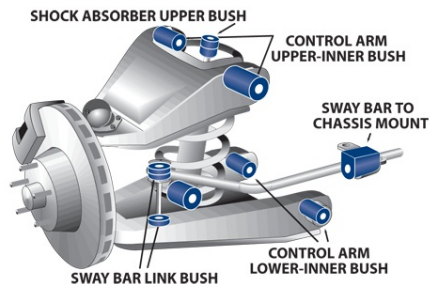

# Suspension Parts & Poly Bushings for VOLVO P 122 S AMAZON 1967-1971 - 1.6-1.8-2.0

## Parts Application Diagrams

### Double Wishbone

With Upper And Lower Wishbone Control Arms

### Coil Spring Solid Axle

With Panhard Rod And Trailing Arms