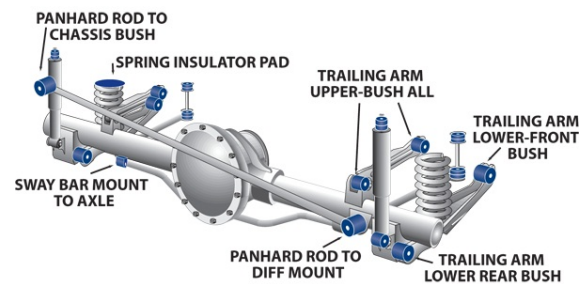

## Parts Application Diagrams

### Double Wishbone

With Upper And Lower Wishbone Control Arms

### Coil Spring Solid Axle

With Panhard Rod And Trailing Arms

## Available SuperPro Parts

Position	Part Name	Part No.	Qty/Car	Sub Brand
Front	Air Conditioner Alternator Steer Mount Bush Kit Replaces OEM 1378153U	<a href="#">SPF1024K</a>	1	SuperPro SPF
Front	Air Conditioner Alternator Steer Mount Bush Kit Replaces OEM 1378153U	<a href="#">SPF1024SK</a>	1	SuperPro SPF
Front	Control Arm Lower-Inner Bush Kit 30.8mm OD, New shells supplied in kit	<a href="#">SPF1104SK</a>	1	SuperPro SPF
Front	Control Arm Upper-Inner Bush Kit	<a href="#">SPF1103K</a>	1	SuperPro SPF
Front	Sway Bar Link Bush Kit	<a href="#">SPF2092BK</a>	1	SuperPro SPF
Rear	Panhard Rod Bush Kit	<a href="#">SPF1103AK</a>	1	SuperPro SPF
Rear	Trailing Arm Lower-Front Bush Kit 58mm OD centre neck of bush, Hour glass type bush	<a href="#">SPF0781K</a>	1	SuperPro SPF
Rear	Trailing Arm Lower-Front Bush Kit 32mm OD shackle type bush	<a href="#">SPF1185K</a>	1	SuperPro SPF
Rear	Trailing Arm Lower-Rear Bush Kit Parallel type eye	<a href="#">SPF2015K</a>	1	SuperPro SPF
Rear	Trailing Arm Lower-Rear Bush Kit 58mm OD centre neck of bush, Hour glass type bush	<a href="#">SPF4775K</a>	1	SuperPro SPF
Rear	Trailing Arm Upper Bush Kit Hour glass type, "30mm OD centre neck of bush"	<a href="#">SPF1672K</a>	1	SuperPro SPF
Rear	Trailing Arm Upper Front Bush Kit 32mm OD shackle type bush	<a href="#">SPF1185K</a>	1	SuperPro SPF
Rear	Trailing Arm Upper Rear Bush Kit 32mm OD shackle type bush	<a href="#">SPF1185K</a>	1	SuperPro SPF