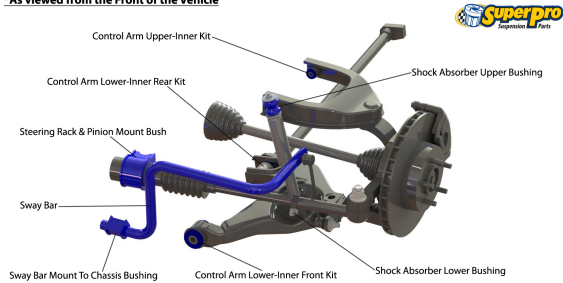

# Suspension Parts & Poly Bushings for TOYOTA LAND CRUISER 1998-2007 - 100 Series

## Parts Application Diagrams

### Double Wishbone

With Upper And Lower Arm With Drive Shaft

\*As viewed from the Front of the Vehicle

### Coil Spring Solid Axle

With Panhard Rod, Upper And Lower Trailing Arms