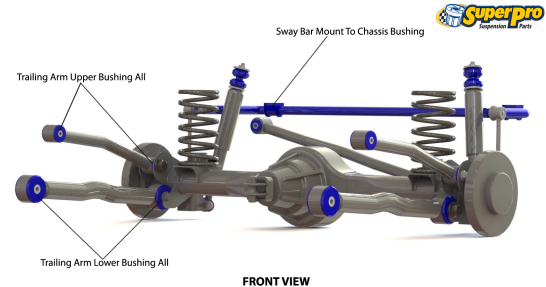

### Double Wishbone

With Upper And Lower Arm With Drive Shaft

\*As viewed from the Front of the Vehicle

### Coil Spring Solid Axle

With Panhard Rod, Upper And Lower Trailing Arms